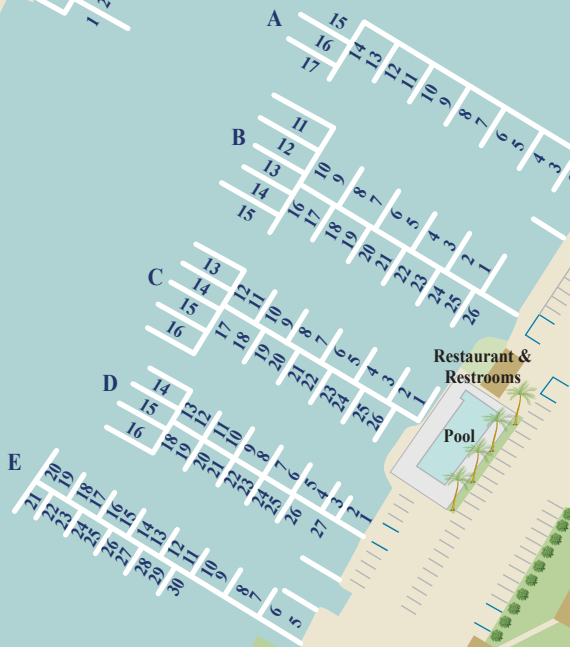

New Rochelle

Pelham Road

Icard Lane

Towndock Marina

Icard Marina

New Rochelle Harbor

Davenport Ave

Brittany La

Restaurant & Restrooms

Pool

Office & Shop

Imperial Yacht Club, Inc.

Scale apx. 100 ft.